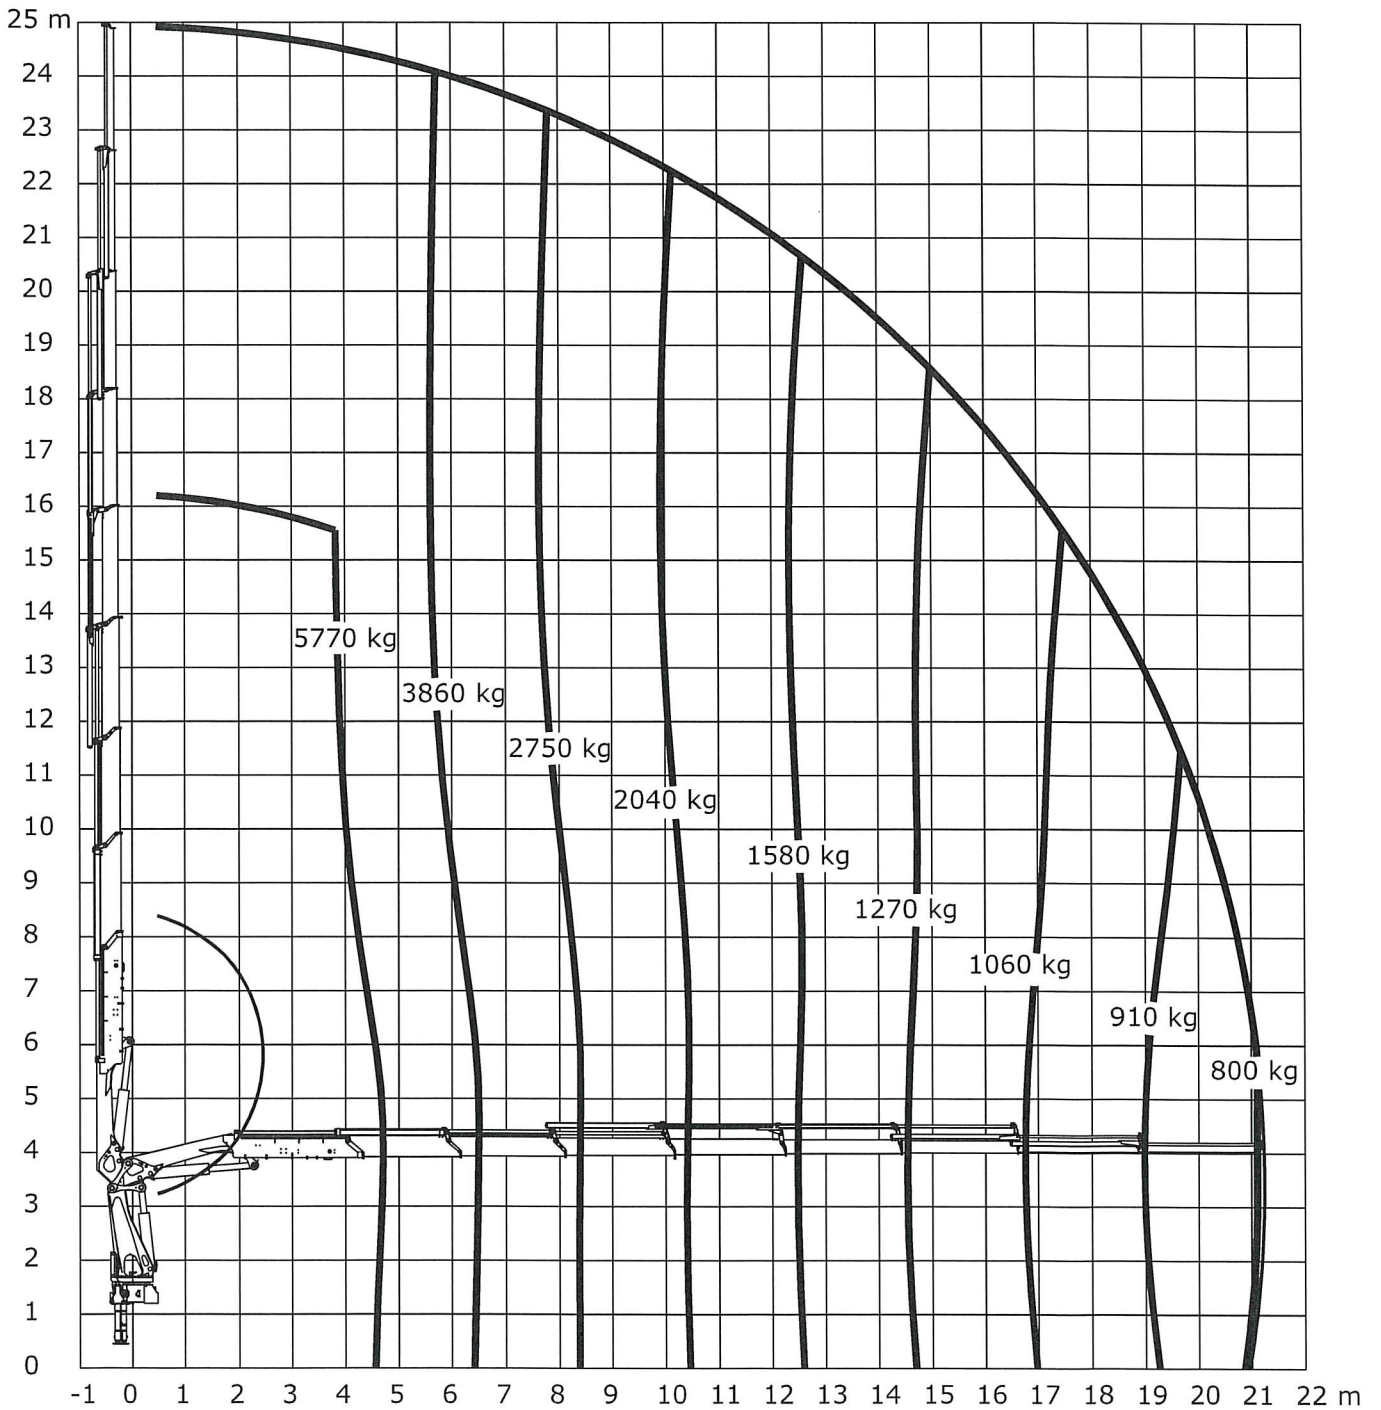

# Technical Information 3220-K

## Lifting capacity diagram, K8

Catalogue no.	Section
31 098	328
Date	Page
14-08-2012	1 (1)

Loading group: EN12999 H1/B3